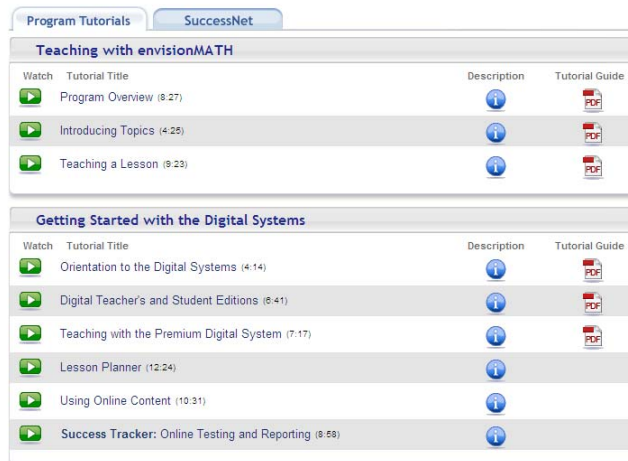

### *Plus*

- **Link to additional Teacher Resources**
- **Premium button allowing access to the Interactive Lesson Content**
- **Visual Learning Animations**
- **Topic Opener Videos & Interactive Math Stories**
- **Interactive Guided Practice**
- **Lesson Quizzes**

**Directions for Adding the PREMIUM DIGITAL product codes to your existing teacher account.**

1. Log into [www.pearsonsuccessnet.com](http://www.pearsonsuccessnet.com) using your current Teacher User ID and Password.
2. On the top right corner of your Teacher Center select **My Account**.
3. Scroll down and select **Manage Products**.
4. Select **Add New Products** on the top right corner.
5. Enter the **Product Access Code**.
6. Click **Check Code**.
7. Click **Save**.
8. Log out and then log back in using your current Teacher User ID and Password and you will see the new Premium Digital System assets.

Select the **Elementary** Tab at the top. Select enVisionMATH©2011 for a list of online tutorials.

**Sample:**

Select the **SuccessNet** TAB on this screen to learn more about Teacher Registration, Adding Product, Setting Up a Class, Adding Students to Roster, etc...