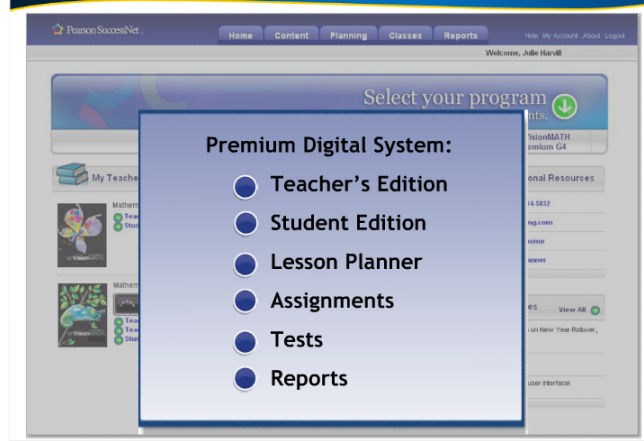

Online PREMIUM DIGITAL system for enVisionMATH©2011

Directions:

If you have registered online at www.pearsonsuccessnet.com and currently have a log in User ID and Password simply follow directions to ADD product, to add the PREMIUM DIGITAL product codes for enVisionMATH©2011.

If you have not registered online, then teachers will simply REGISTER by using these new Premium Digital Product codes to access the enVisionMATH©2011 materials and interactive resources.

<i>New</i>	
2011 Premium Bundle Codes	
SFMADP11NTENGKB	Kindergarten
SFMADP11NTENG1B	Grade 1
SFMADP11NTENG2B	Grade 2
SFMADP11NTENG3B	Grade 3
SFMADP11NTENG4B	Grade 4
SFMADP11NTENG5B	Grade 5
SFMADP11NTENG6B	Grade 6

These *new* PREMIUM DIGITAL codes will provide the following resources and look different under “My Teacher Resources” within www.pearsonsuccessnet.com

Look for the Premium Digital black button.

You will have access to the following:

Premium Digital System Features

Plus

- **Link to additional Teacher Resources**
- **Premium button allowing access to the Interactive Lesson Content**
- **Visual Learning Animations**
- **Topic Opener Videos & Interactive Math Stories**
- **Interactive Guided Practice**
- **Lesson Quizzes**